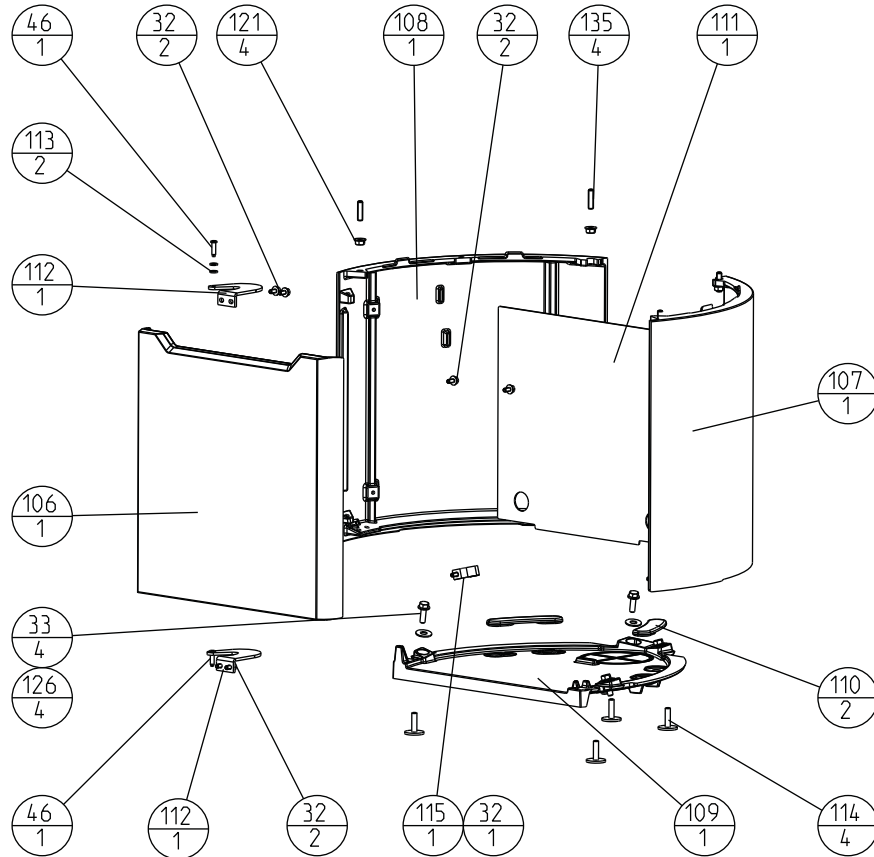

<b>Partlist, Jøtul F 160</b>		
Jøtul AS, Fredrikstad, Norway	Draw. no: 900129-P14	Date: 11.06.2015

F 162 / F 163

F 164 / F 165

F 166 / F 167

Partlist, Jøtul F 160

Jøtul AS Fredrikstad, Norway	Draw. no: 900129-P14	Date: 11.06.2015
---------------------------------	-------------------------	---------------------

Partlist, Jøtul F 160

Jøtul AS  
Fredrikstad, Norway

Draw. no:  
900129-P14

Date:  
11.06.2015

F 164 / F 165

Partlist, Jøtul F 160		
Jøtul AS Fredrikstad, Norway	Draw. no: 900129-P14	Date: 11.06.2015